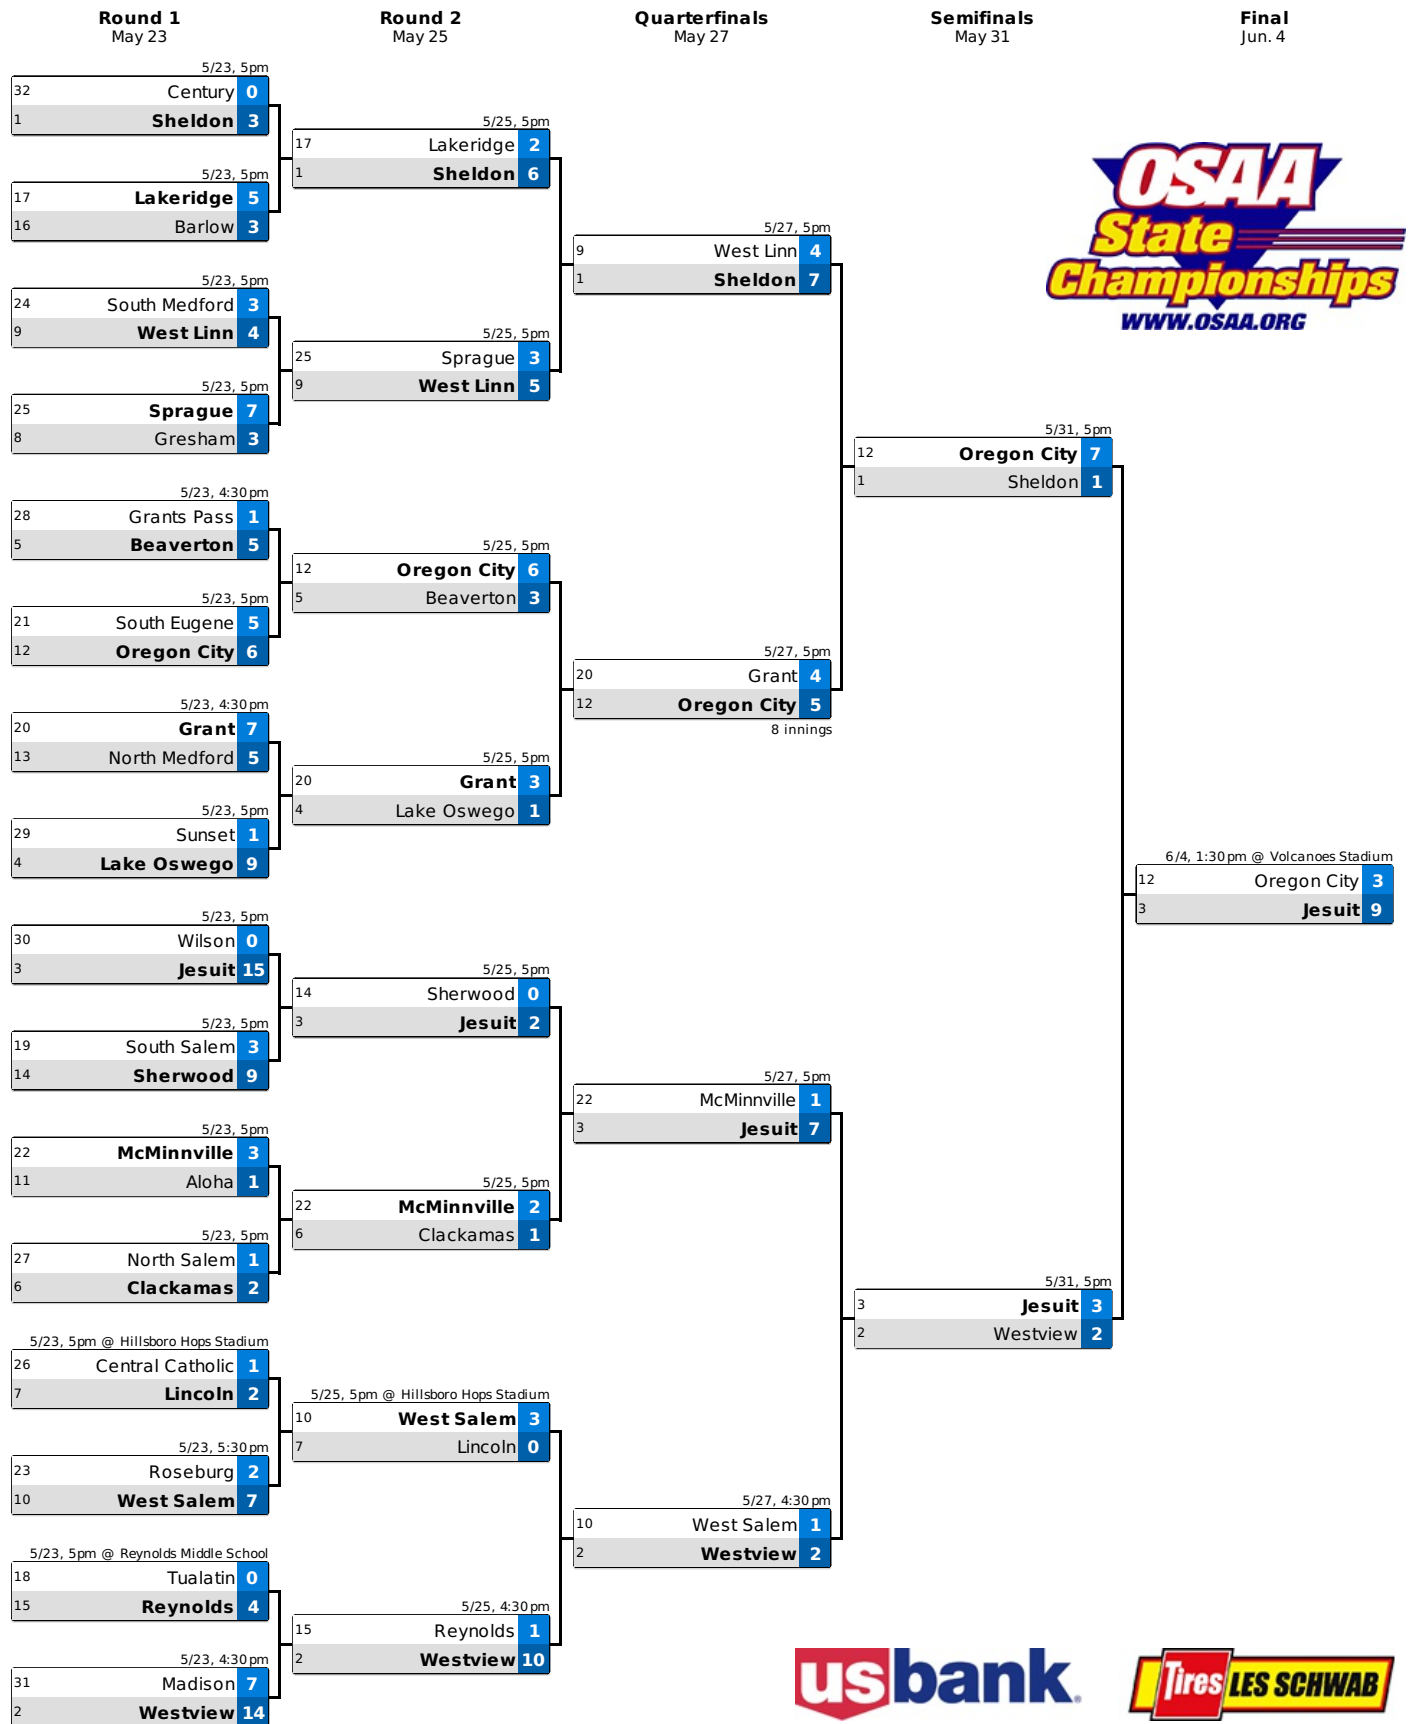

# 2016 OSAA / U.S. Bank / Les Schwab Tires 6A Baseball State Championship

The better ranked team shall be the designated home team (bottom team in the matchup).